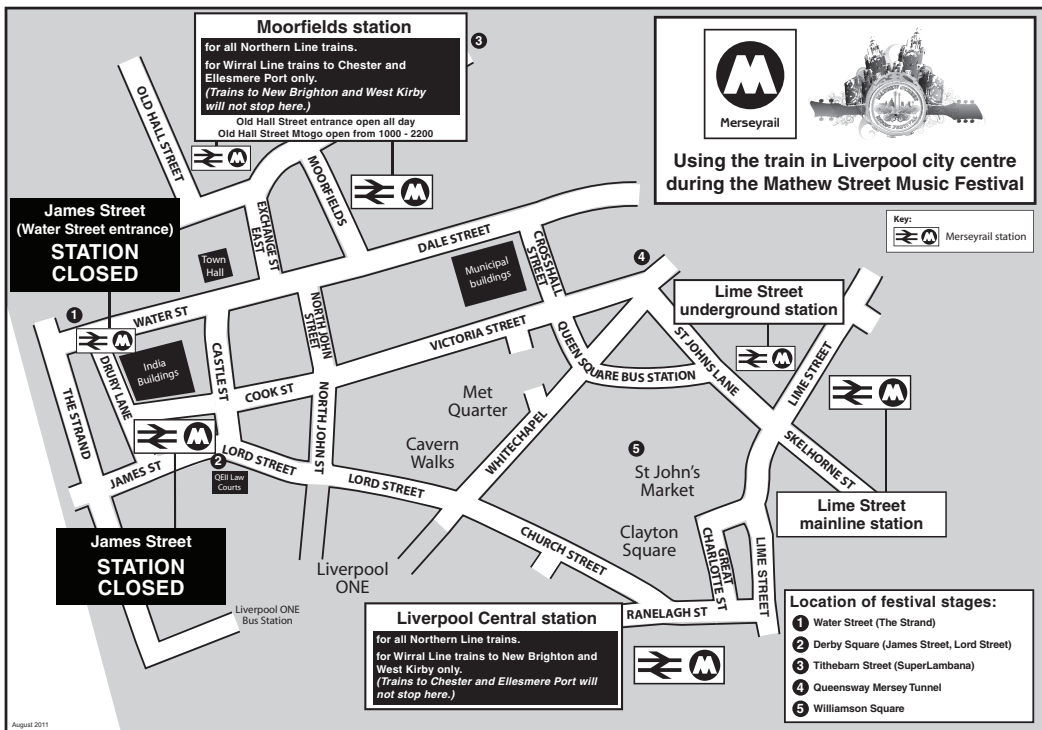

Northern Line Temporary Timetable Mathew Street Music Festival

Sunday 28 and Monday 29 August 2011

Train services on the Merseyrail Northern Line will be affected during the Mathew Street Music Festival. Below is a map showing the locations of rail stations along with music festival stages and a timetable for the Northern Line on Monday 29 August 2011 is also provided in this leaflet.

The Old Hall Street entrance at Moorfields station is open all day from first train to last train. However, as the Mto go shop at the Old Hall Street entrance is open from 1000 until 2200, you will not be able to buy a rail ticket there 1000 or after 2200.

ON SUNDAY 28 AUGUST 2011 A NORMAL SUNDAY SERVICE WILL BE IN OPERATION ON THE NORTHERN LINE.

August 2011

For further information, please call Traveline on 0871 200 22 33
or National Rail Enquiries on 08457 48 49 50
Alternatively visit www.merseytravel.gov.uk or www.merseyrail.org